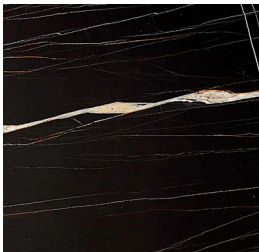


Platium W

Oscar e Gabriele Buratti
2017

Table with black stained brushed ash top with 50mm bevel. Wooden base covered with 20mm natural polished Sahara Noir or Grey Stardust marble and "supermirror" bright stainless steel bottom plate.

Finishes

Wood

Black stained brushed
ash

Metal

Bright stainless steel
"supermirror"

Marble

Sahara Noir

Stardust Grey